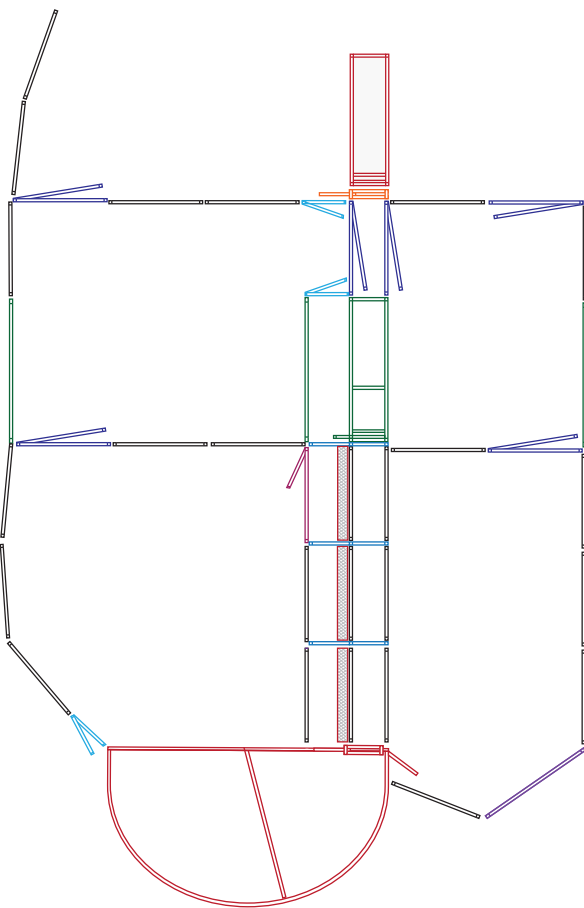

Yard Plan for 80+ Force

KIT INCLUDES

Loading Ramp	■	1
Cattle Crush	■	1
Force Yard	■	1
Sliding Gates	■	1
Standard Gates	■	6
Access Gate 1.25	■	3
Standard Panels 2.1	■	25
Standard Panels 2.4	■	1
Standard Panels 3.35	■	3
Standard Man Panel	■	1
Race Bow	■	3
Race Walkway Mesh	■	3