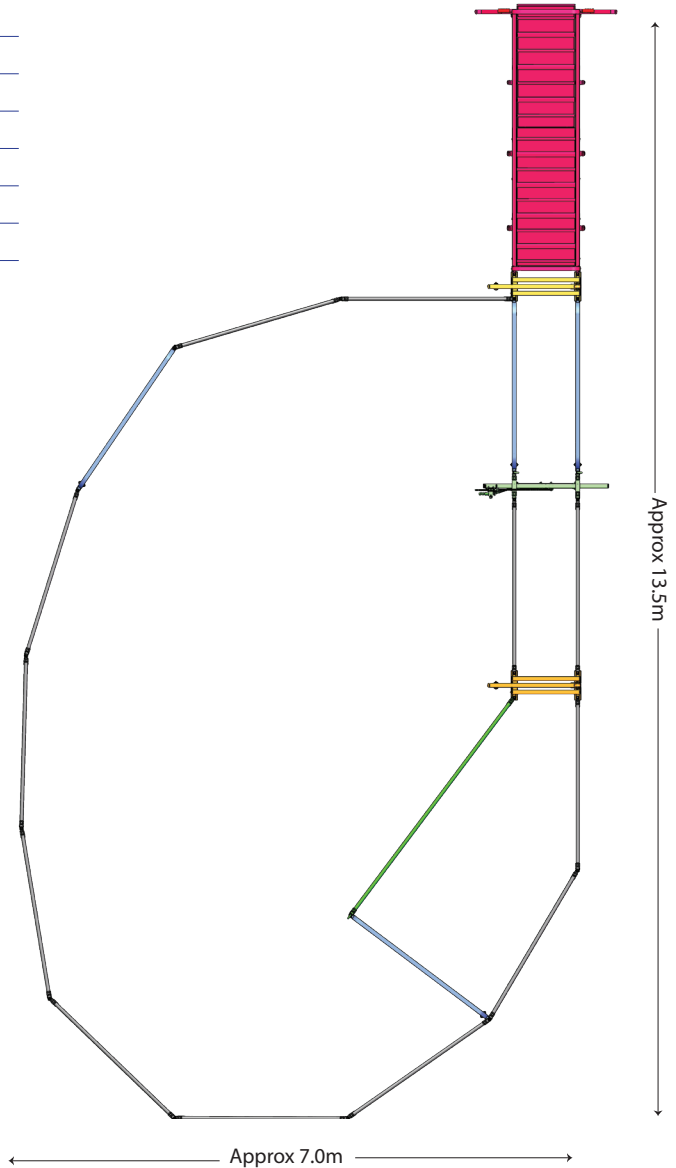

Yard Plan for 10-15 Small Force

KIT INCLUDES:

| | | |
|----------------|---|----|
| Head Bale |  | 1 |
| Loading Ramp |  | 1 |
| Sliding Gates |  | 2 |
| Standard Gates |  | 4 |
| Panel 2.1 |  | 12 |
| Panel 3.35 |  | 1 |