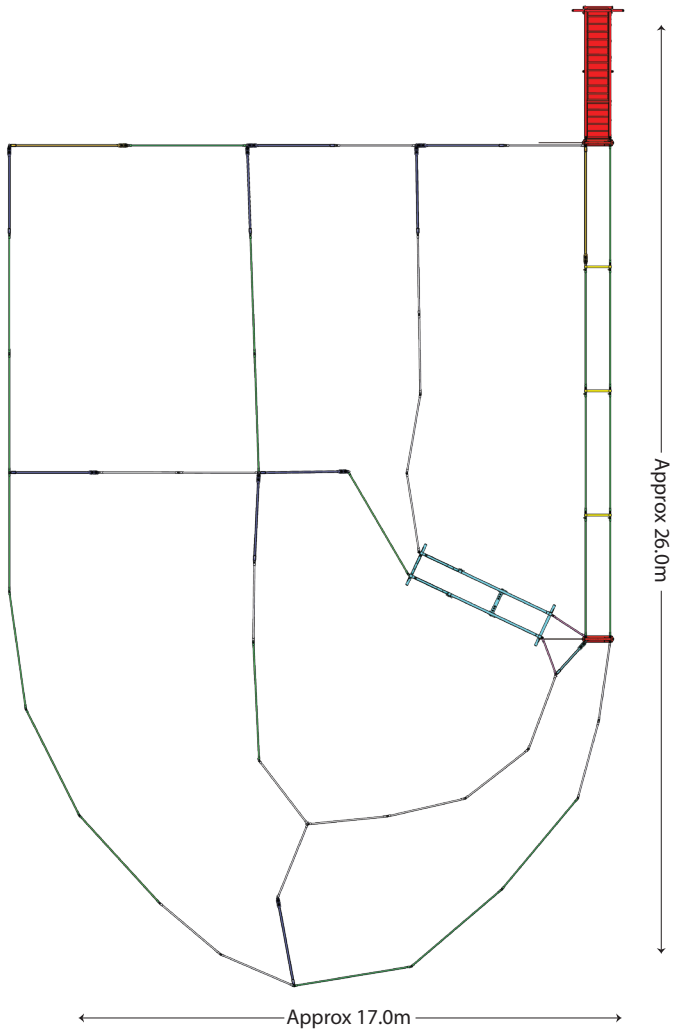

Yard Plan for 700 Sheep

KIT INCLUDES

Loading Ramp	□ 1
Adjustable V-Race	□ 1
Guillotine Gate	□ 2
Sheep Race Bow	□ 3
Sheep Panels 1.0 Blind	■ 1
Draft Gate	□ 1
Sheep Gate 2.0	□ 9
Sheep Panels 2.0	□ 15
Sheep Panels 2.0 Blind	■ 5
Sheep Gate 3.0	□ 2
Sheep Panels 3.0	□ 21