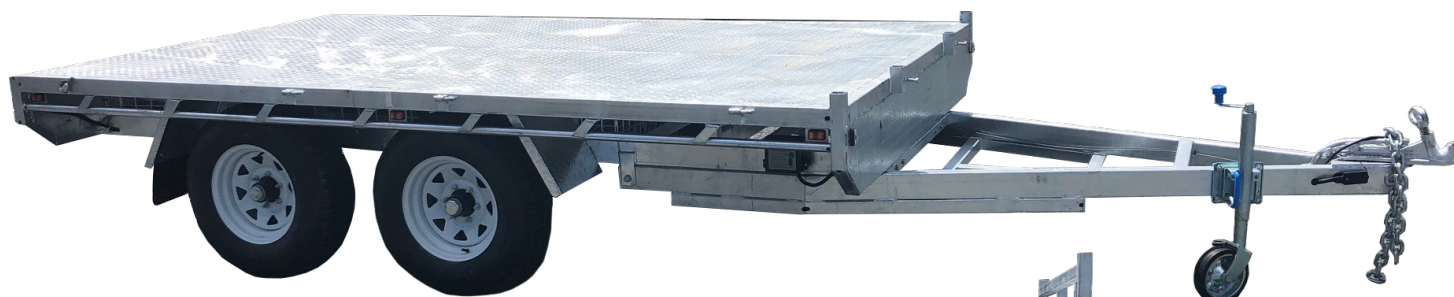

Standard Inclusions

- Electric Brakes
- 63mm Round Solid Axles
- Land Cruiser Setup
- Rocker Roller Suspension
- Checker Plate Floor & Guards
- Tie Down Rails On The Sides Under The Chassis
- Removable Headboard
- Reinforced Draw Bar
- Drop Down Removable Sides
- Under Carriage Storage
- LED Lights
- Spare Tyre
- Jockey Wheel