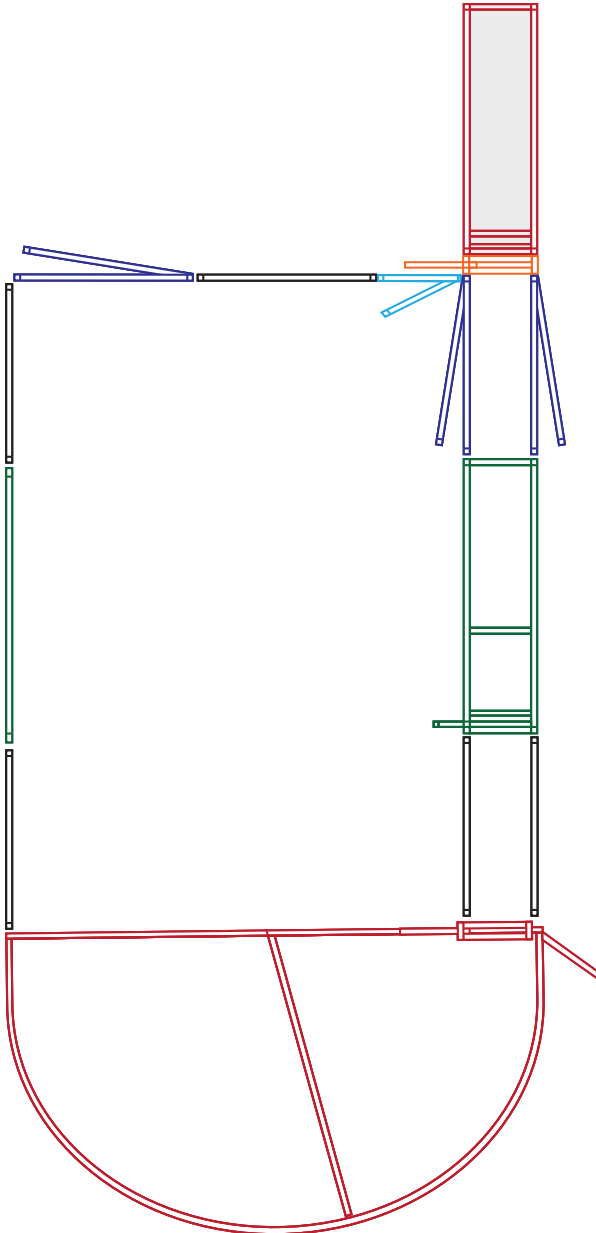

Yard Plan for 20-30 Force

KIT INCLUDES

Loading Ramp	■	1
Cattle Crush	■	1
Force Yard	■	1
Sliding Gates	■	1
Standard Gates	■	3
Access Gate	■	1
Standard Panels	■	5
3.35 Panel	■	1