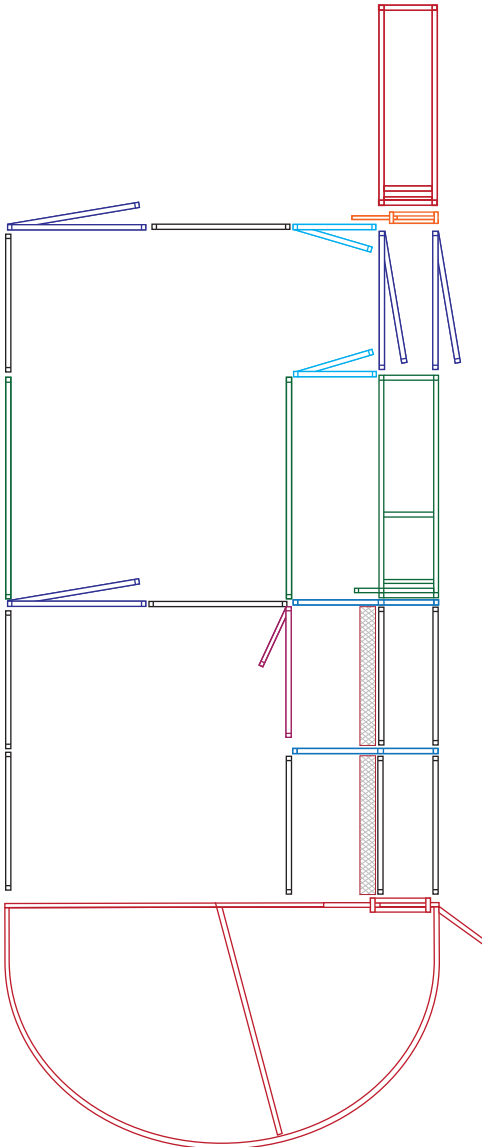

# Yard Plan for 30-40 Force

**KIT INCLUDES:**

Loading Ramp		1
Cattle Crush		1
Force Yard		1
Sliding Gates		1
Cattle Gates 2.1		4
Access Gate		2
Cattle Panels 2.1		10
Cattle Panels 3.3		2
Man Panel Gate		1
Double Race Bow		2
Race Walkway Mesh		2