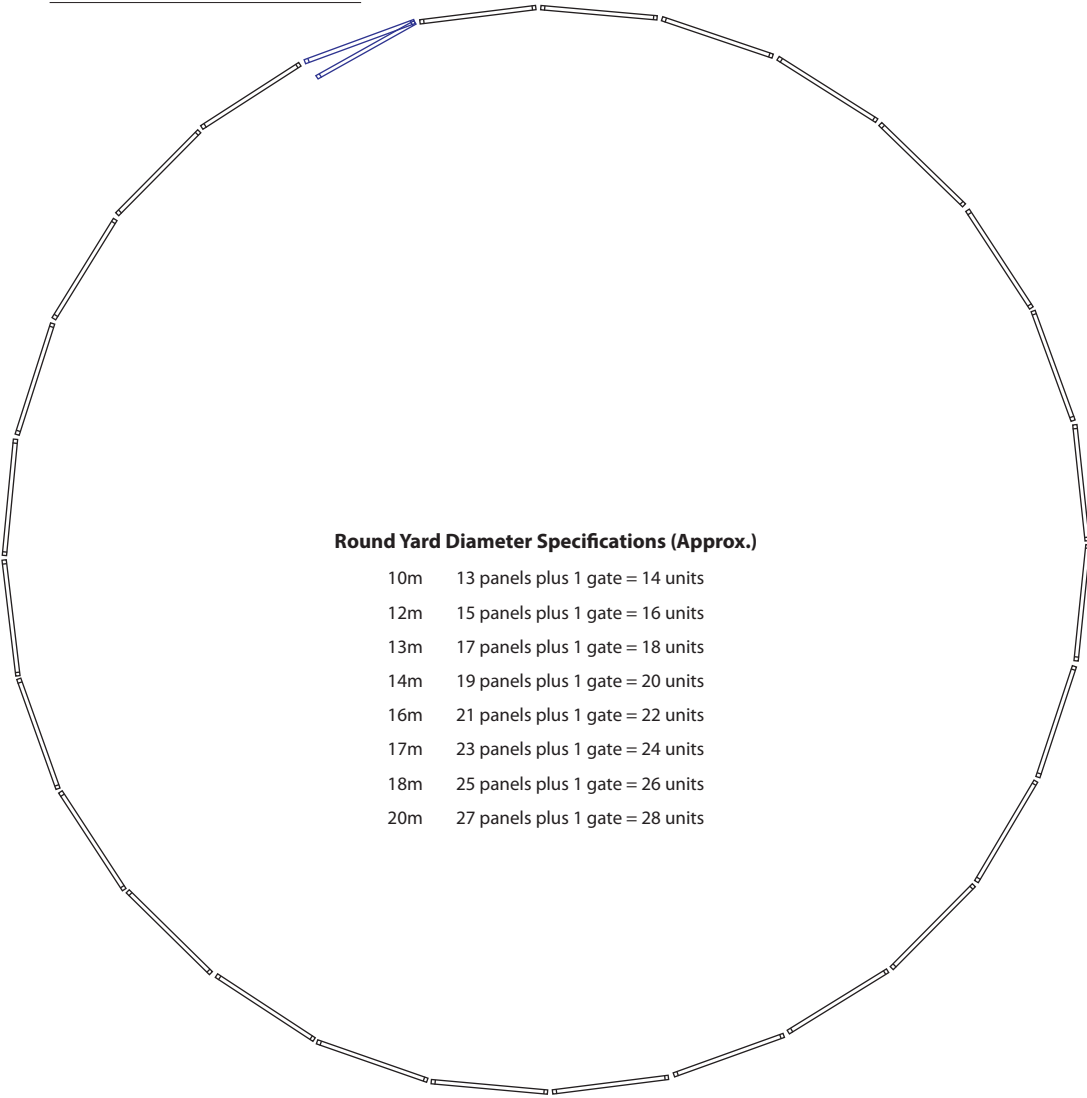

## Round Yard 20m

### KIT INCLUDES:

Standard Gate 2.1	■	1
Standard Panel 2.1	■	27

### Round Yard Diameter Specifications (Approx.)

10m	13 panels plus 1 gate = 14 units
12m	15 panels plus 1 gate = 16 units
13m	17 panels plus 1 gate = 18 units
14m	19 panels plus 1 gate = 20 units
16m	21 panels plus 1 gate = 22 units
17m	23 panels plus 1 gate = 24 units
18m	25 panels plus 1 gate = 26 units
20m	27 panels plus 1 gate = 28 units