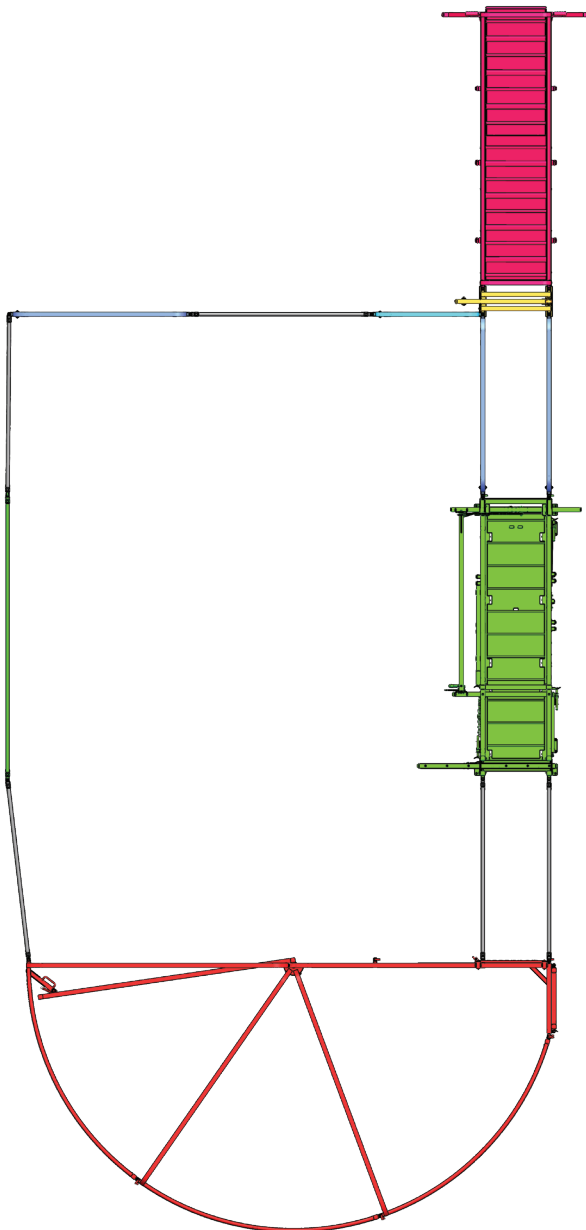

BRAZZEN

RURAL PRODUCTS

*Available in Offside Setup

Yard Plan for 20-30 Force

KIT INCLUDES

Loading Ramp 1

Cattle Crush 1

Force Yard 1

Sliding Gates 1

Standard Gates 3

Access Gate 1

Standard Panels 5

3.35 Panel 1

BRAZZEN
RURAL PRODUCTS