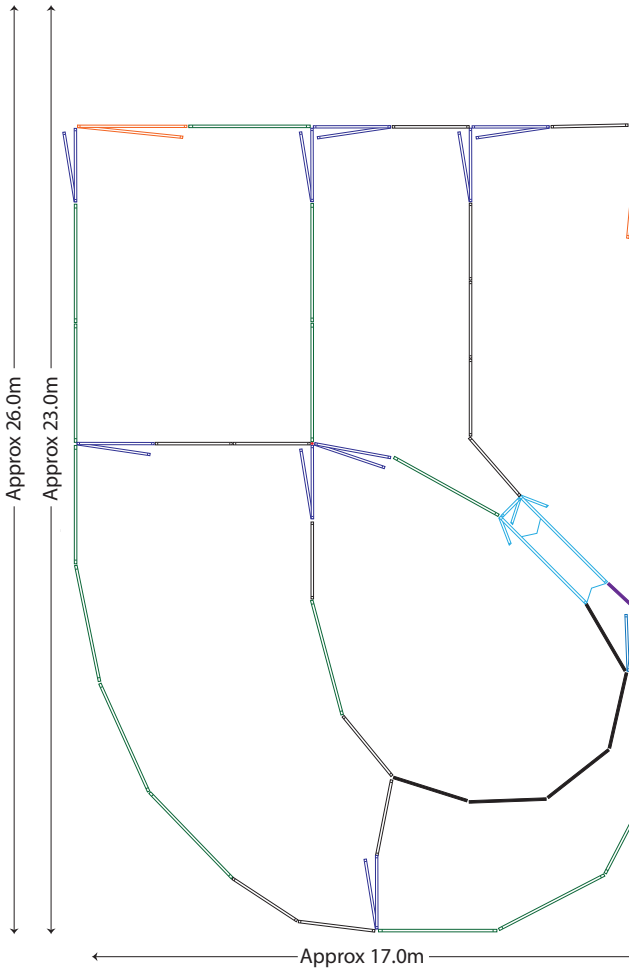

Yard Plan for 700 Sheep

KIT INCLUDES:

Loading Ramp		1
Adjustable V-Race		1
Guillotine Gate		2
Sheep Race Bow		3
Sheep Panels 1.0 Blind		1
Draft Gate		1
Sheep Gate 2.0		9
Sheep Panels 2.0		15
Sheep Panels 2.0 Blind		5
Sheep Gate 3.0		2
Sheep Panels 3.0		21